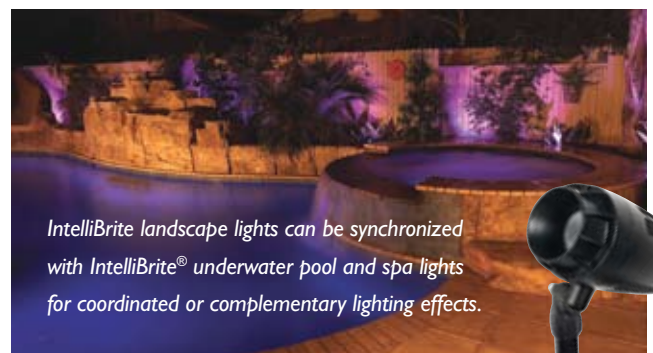

IntelliBrite™

Color-changing LED Landscape Light

By Pentair Water Pool and Spa®

Showcase your landscape with captivating color and animated light shows

IntelliBrite™ color-changing LED landscape lights are the exclusive way to add a variety of colored lighting effects to your backyard retreat. Whether you're ready to wind down for the evening or perk up for a party, IntelliBrite LED landscape lights will create the perfect atmosphere.

- Select from two color effect modes for a total of 10 rich, fixed colors and 14 mesmerizing, automated light shows to match your mood, the occasion or the season of the year.
- Choose between two brightness levels to alter color intensity.
- Fully adjustable, compact, medium flood design in attractive matte black finish.
- Easily placed to highlight a tree, shrub, lawn sculpture or garden, as well as to illuminate drives, walks or decks and patios.

IntelliBrite landscape lights can be synchronized with IntelliBrite® underwater pool and spa lights for coordinated or complementary lighting effects.

IntelliBrite lights have earned the EcoSelect brand, designating them as the most environmentally responsible choices in the Pentair Water Pool and Spa family.

IntelliBrite™

Color-changing LED Landscape Light

Screw-off lens cap provides fast, easy access to mode and brightness switches.

Superior lens geometry and reflector design create highly uniform light and color distribution for best overall light quality.