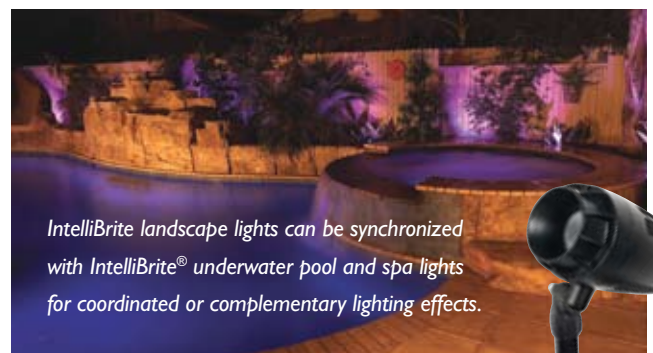

IntelliBrite®

Color-changing LED Landscape Light

By Pentair Water Pool and Spa®

Showcase your landscape with captivating color and animated light shows

IntelliBrite® color-changing LED landscape lights are the exclusive way to add a variety of colored lighting effects to your backyard retreat. Whether you're ready to wind down for the evening or perk up for a party, IntelliBrite LED landscape lights will create the perfect atmosphere.

- Select from two color effect modes for a total of 10 rich, fixed colors and 14 mesmerizing, automated light shows to match your mood, the occasion or the season of the year.
- Choose between two brightness levels to alter color intensity.
- Fully adjustable, compact, medium flood design in attractive matte black finish.
- Easily placed to highlight a tree, shrub, lawn sculpture or garden, as well as to illuminate drives, walks or decks and patios.

IntelliBrite landscape lights can be synchronized with IntelliBrite® underwater pool and spa lights for coordinated or complementary lighting effects.

IntelliBrite lights have earned the Eco Select™ brand, designating them as the most environmentally responsible choices in the Pentair Water Pool and Spa® family.

IntelliBrite®

Color-changing LED Landscape Light

Screw-off lens cap provides fast, easy access to mode and brightness switches

Superior lens geometry and reflector design create highly uniform light and color distribution for best overall light quality