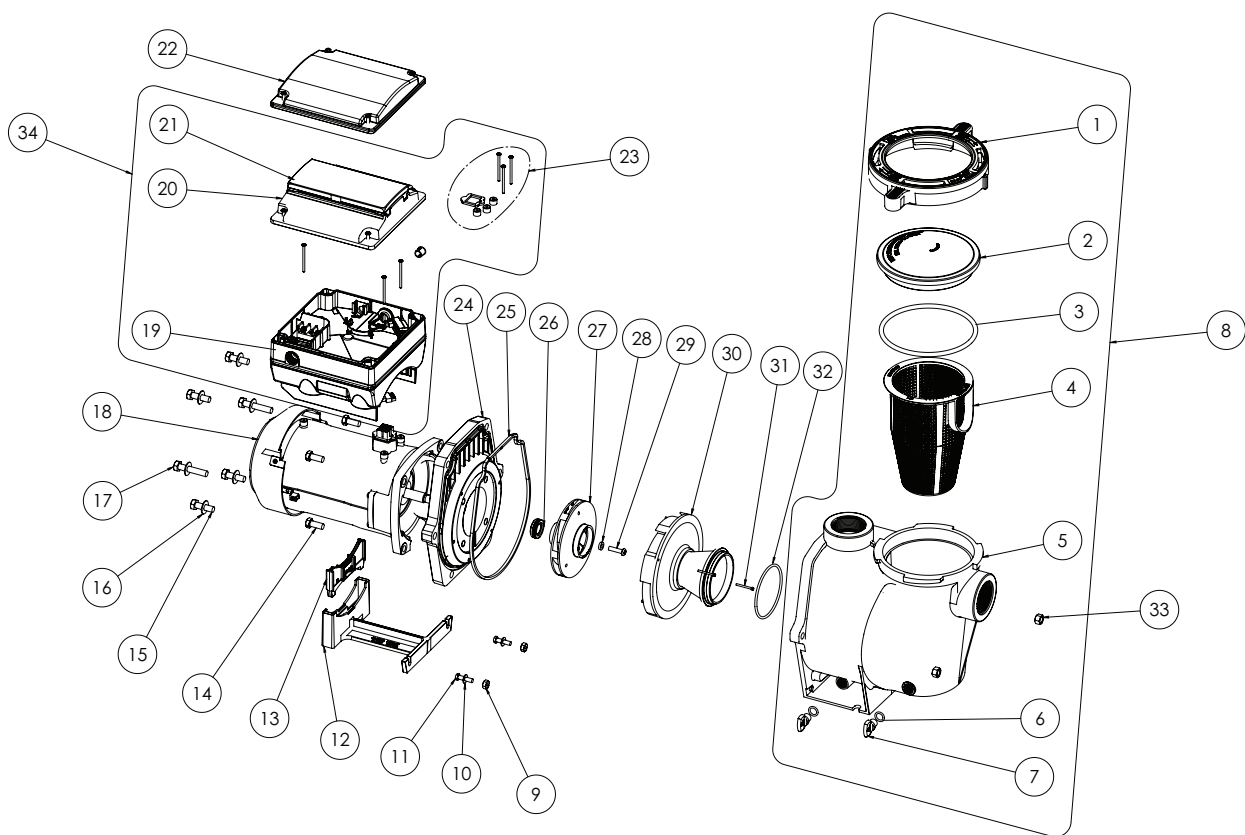

INTELLIFLO® VS+SVRS PUMP - AFTER JUNE 2016

REPLACEMENT PARTS

Item	Part No.	Description
INTELLIFLO VS+SVRS PUMP		
1	357199	Clamp, Cam and Ramp
2	357151	See-through Lid
3	350013	Lid O-Ring
4	070387	Strainer Basket
5	350015	Volute WF
6	192115	O-Ring 112 for Drain Plug (Qty 2)
7	071131	Drain Plug WF (Qty 2)
8	357243	Volute Kit (Contains items #1-7)
9	071406	Nut 1/4-20 Hex SS (Qty 2)
10	072186	Washer, Flat 1/4" ID x 5/8" OD (Qty 2)
11	071657	Screw 1/4-20 x 1" Hex Cap SS (Qty 2)
12	070927	Foot WF
13	070929	Foot Insert WFE Pump Motor Support
14	070429	Bolt, Hex Head 3/8-16 x 1.25" (Qty 4)
15	072184	Washer, Flat 3/8" ID x 7/8 OD (Qty 6)
16	070430	Bolt, Hex Head 3/8-16 x 1.25" (Qty 4)
17	070431	Bolt, Hex Head 3/8-16 x 2" (Qty 2)
18	350305S	Motor, 3.2 kW 10 Pole
19	356910Z	Drive
20	357527Z	Keypad Assembly Kit (Contains item #21)
21	400100	Keypad Cover
22	356904Z	Keypad Relocation Kit (Contains Keypad Relocation cable and Blank Drive Cover)

Item	Part No.	Description
23	355685	Drive Hardware Kit (Contains Drive Screws, Drive Gasket and Screw Caps)
24	074564	Seal Plate
25	357100	Seal Plate Gasket
26	071734S	Mechanical Seal
27	073131	Impeller
28	075713	Rubber Washer, Impeller Set Screw
29	071652	Impeller Set Screw 1/4-20 LH Thread
30	072928	Diffuser
31	071660	Diffuser Set Screw 4-40 x 1-1/8 (Qty 2)
32	355227	Diffuser O-Ring
33	071404	Nut 3/8" Brass, Nickel Plated (Qty 2)
34	356911Z	Drive Kit (Incl. Items #19-23)
NOT SHOWN		
	350122	50 Ft. Communication Cable
	350202	Seal Plate Kit w/Mechanical Seal (Incl. Items #24, 25 and 26)
	357603	Union Kit (Incl. 2 complete unions for 1 pump - Not included with pump)
	350199	Seal Plate Kit (Ozone/Salt resistant)
	352401	Motor Fan Kit

Replacement parts pricing on page 635. Product on pages 162-163.