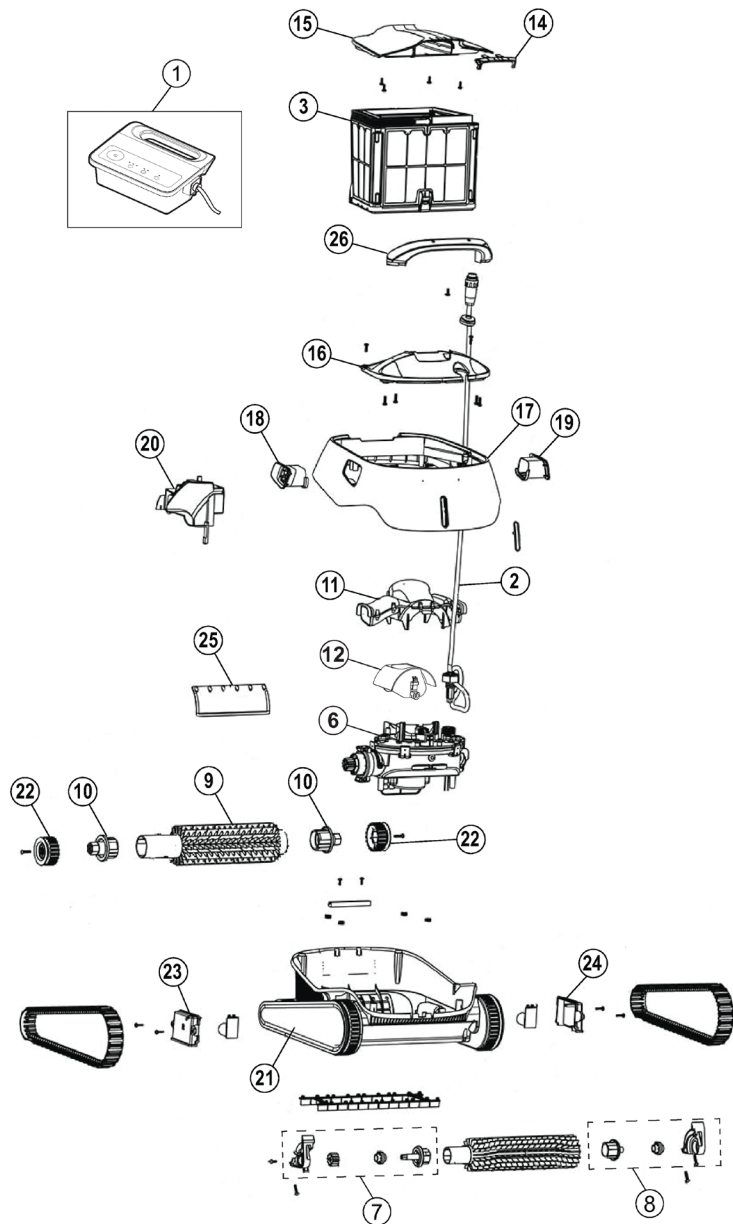

KREEPY KRAULY® PROWLER® 920

CLEANER REPLACEMENT PARTS

Item	Part No.	Description
PROWLER 920 REPLACEMENT PARTS		
1	360360	Power Supply
2	360361	Communication Cable
3	360362	Filter Basket
6	360365	Motor Unit
7	360366	Front Brush Mounting, Left
8	360388	Front Brush Mounting, Right
9	360367	Rear Brush
10	360368	Rear Brush Mounting
11	360370	Manifold Assembly
12	360371	Impeller
13	360372	Front Wheel Assembly (1 Set)
14	360373	Latch
15	360374	Filter Cover
16	360375	Intermediate Cover
17	360376	External Housing
18	360377	Left Grill
19	360378	Right Grill
20	360379	Internal Float
21	360380	Side Panel
22	360381	Rear Wheel Assembly (1 Set)
23	360382	Bypass Cover, Left
24	360383	Bypass Cover, Right
25	360384	Rapid Drain Flap
26	360385	Handle Assembly
27	360345	Active Brush
28	360357	Rubber Strips
NOT SHOWN		
	360340	Impeller
	360363	Cartridge Filter Kit
	360364	Net Filter Kit
	360386	Small Screw Set, KA50x20
	360387	Large Screw Set, KA50x16

Front Wheel Assembly