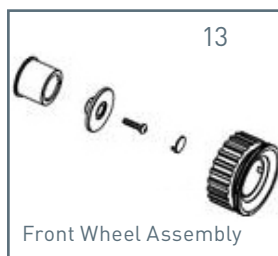

KREEPY KRAULY® PROWLER® 920

CLEANER REPLACEMENT PARTS

Item	Part No.	Description
PROWLER 920 REPLACEMENT PARTS		
1	360360	Power Supply
2	360361	Communication Cable
3	360362	Filter Basket
6	360365	Motor Unit
7	360366	Front Brush Mounting, Left
8	360388	Front Brush Mounting, Right
9	360367	Rear Brush
10	360368	Rear Brush Mounting
11	360370	Manifold Assembly
12	360371	Impeller
13	360372	Front Wheel Assembly (1 Set)
14	360373	Latch
15	360374	Filter Cover
16	360375	Intermediate Cover
17	360376	External Housing
18	360377	Left Grill
19	360378	Right Grill
20	360379	Internal Float
21	360380	Side Panel
22	360381	Rear Wheel Assembly (1 Set)
23	360382	Bypass Cover, Left
24	360383	Bypass Cover, Right
25	360384	Rapid Drain Flap
26	360385	Handle Assembly
27	360345	Active Brush
28	360357	Rubber Strips
NOT SHOWN		
	360340	Impeller
	360363	Cartridge Filter Kit
	360364	Net Filter Kit
	360386	Small Screw Set, KA50x20
	360387	Large Screw Set, KA50x16

Front Wheel Assembly