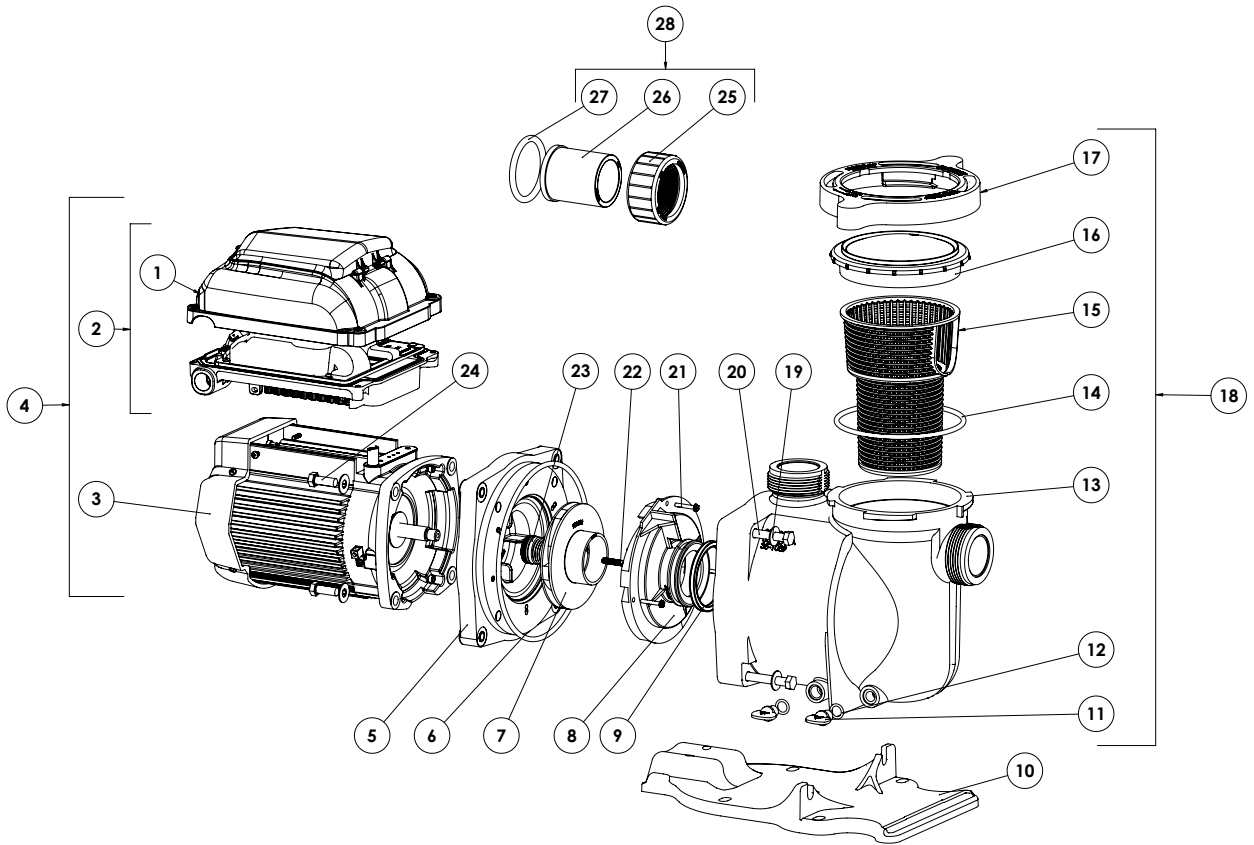

SUPERMAX® VS VARIABLE SPEED PUMP

REPLACEMENT PARTS

Item	Part No.	Description
SUPERMAX VS VARIABLE SPEED PUMP		
1	353124	Drive Cover
2	353128	Drive/Cover Kit
3	353135S	Motor
4	353133S	Motor/Drive Assy
5	355612	Sealplate
6	355619	Sealplate Gasket
7	355086	Impeller
8	355618	Diffuser
9	355030	Diffuser Seal
10	351094	Base
11	357161	Drain Plug
12	192115	O-Ring Drain Plug
13	351089	Volute
14	357255	O-Ring, Lid #2-357
15	355667	Basket
16	350091	Lid, See Through

Item	Part No.	Description
17	351090	Clamp, Cam And Ramp
18	353110	Volute Assembly (Includes Items 11-17)
19	072184	Washer 3/8 In. Ss, 8 Req.
20	355621	Screw 3/8-16 X 2 1/4 Hex Head, 4 Req.
21	355334	Screw #8-32 Hex Washer Head, 3 Req.
22	355389	Screw, Impeller Locking
23	354545	Seal Set
24	U30-74SS	Hex Head Screw 3/8-16 SS, 4 Req.
25	270141	Nut, 2 Req.
26	350093	Adapter, 2 Req.
27	6020018	O-Ring Adapter #2-226, 2 Req.
28	351157	Superflo Union Kit (Contains 2X Items 26-28)
	353129Z	Kit Dig Input 25' Superflo/ Supermax (Not shown)